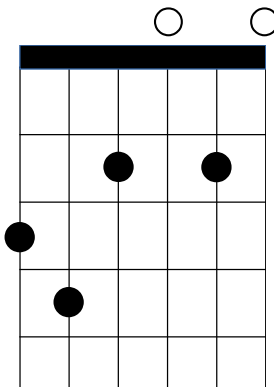

C#dim

G C# E G C# E

C#m7b5

G C# E B C# E

D5

All the available D and A notes in standard tuning, though starting at low D on the 6th string.

Key of E Instrument Chord Chart (page 1 of 3)

E major